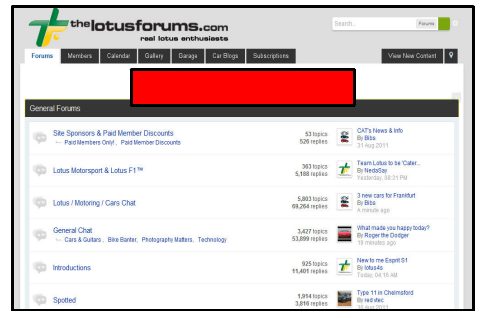

Advertising banners are available on a prime positions on the websites. This is the ideal place for advertising whether your target audience is the classic Esprit, Excel, Eclat and Elite owners; the track day focused 2Eleven, 340R and Exige owners; the new Evora & Exige owners or sport car enthusiast Elise owners.

Your advert will also be shown on the Lotus Forums discussion pages as well as our home pages showing all the latest news from Lotus Cars and Lotus Motorsport. As an advertiser on the website you are also able to place free and promoted adverts in our classifieds section, www.lotusforsale.com and post on the forum as a representative of your company to discuss your products and services where appropriate and directly engage with the community.

You are encouraged to provide your own artwork (.jpeg or animated .gif) or we offer a basic design service for you at a small cost. Adverts should be 468 x 60 pixels, internet standard landscape banner size.

Please contact us today (info@thelotusforums.com) to discuss getting your campaign up and running.

Costs:

Fixed £250.00/month for a minimum of 10,000 impressions, extras are free!*

Editorial Content: £500.00/article

Home page ATF Square: £500.00/month

Advertorials considered based on content

One-off newsletter article inclusion, £500.00.

Forum Statistics**

Over 20,000 registered members with 150+ new members joining every month.

More than 5,000,000 page loads/annually

Average visit over 6 minutes per user and 6 page views per session

More than 950,000 unique sessions/year to over 450,000 unique visitors.

*All prices are subject to VAT at the prevailing rate and are billed monthly in advance. Payment Terms are strictly on receipt.

Please call 0845 094 6195 or email ads@thelotusforums.com for more information or to place your advert.

*We expect that each advertisers creatives will have at least 10,000 impressions per month however although we will do all we can to assure the site is always available there may be reasons why this figure is not reached and we ask that you accept this is the case and absolve us from any liability.

**Google Analytics figures as of May 2018